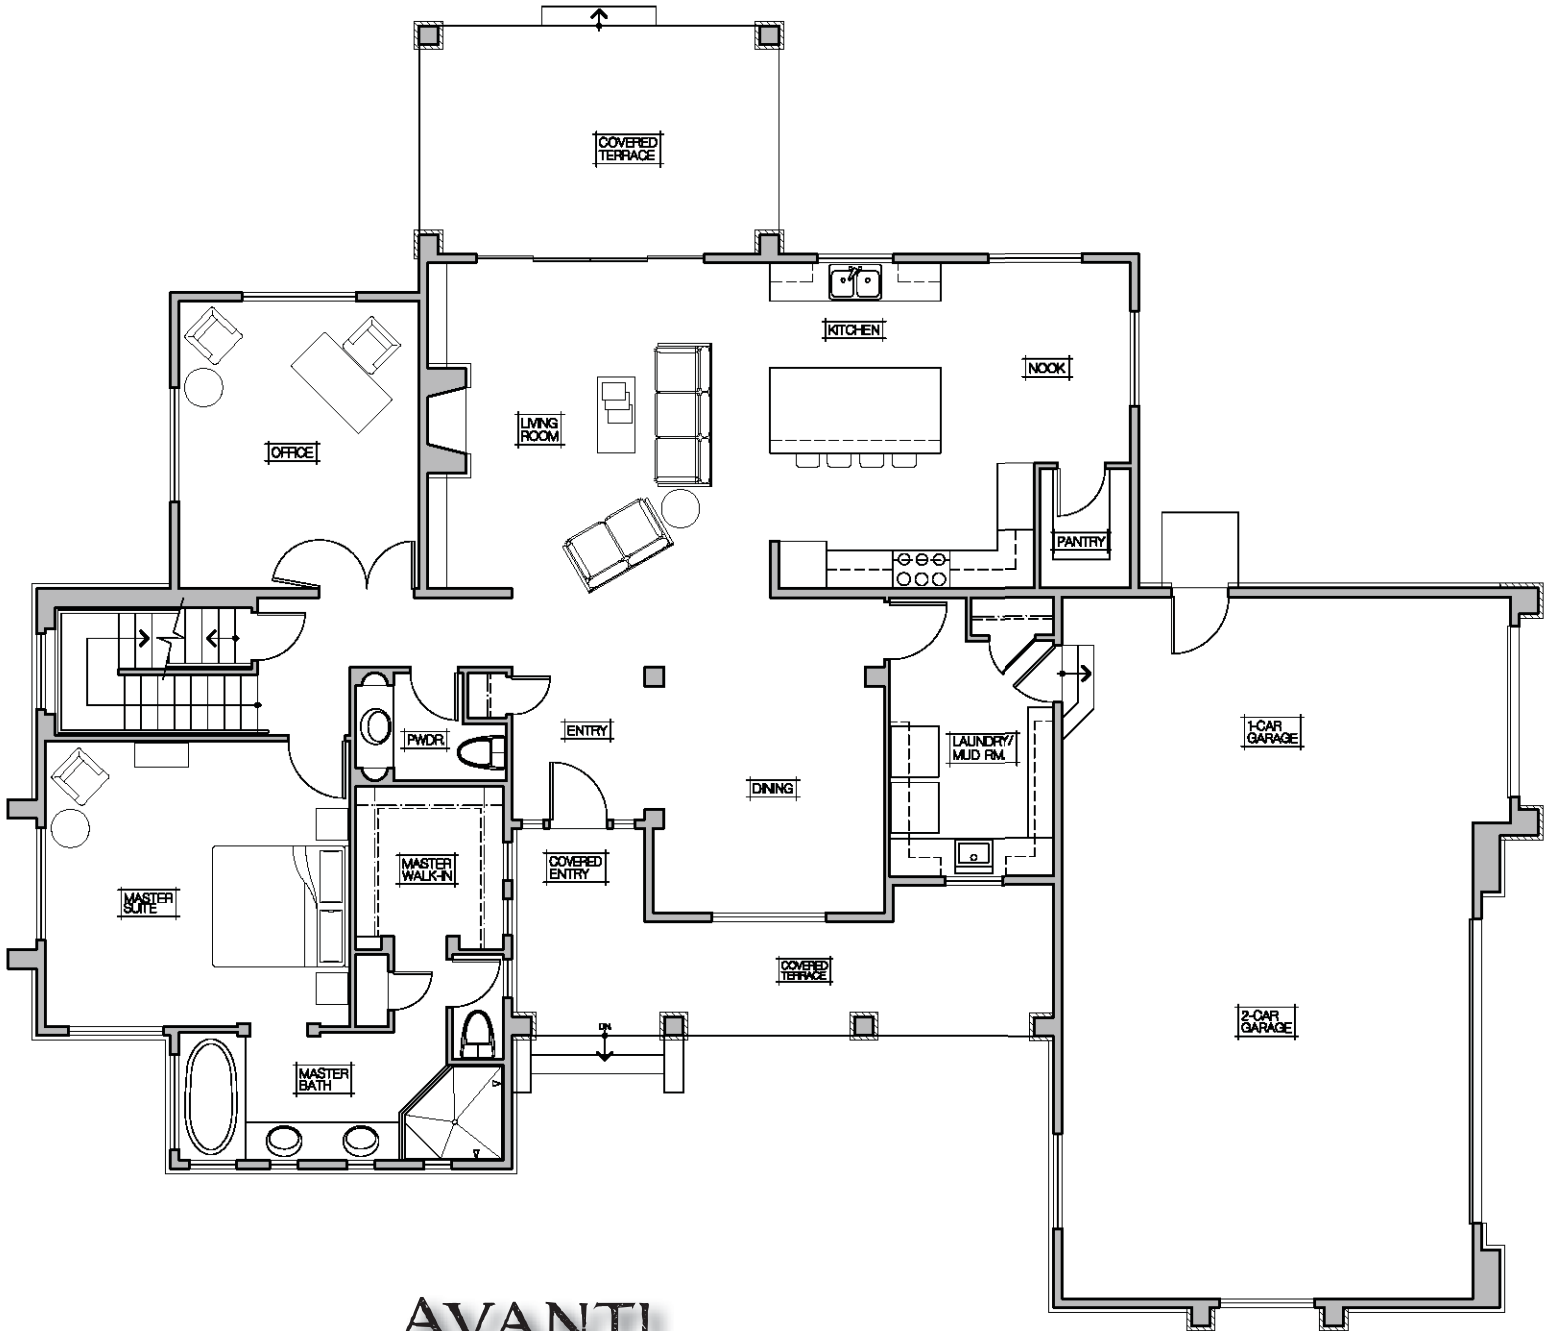

AVANTI HIGHLIGHTS

This Tuscan inspired country home frames the dramatic front range views available in the beautiful Flying Horse environment. The design offers open, main-level master living along with covered outdoor living space both front and back.

- 6 bedrooms, 4.5 baths
- Formal dining
- Mud / Laundry room
- Game / Theater area with wet bar
- Upper family gallery

The Avanti is a true family home that offers custom construction value throughout

Bella Vita Custom Homes
2205 Rainbows End Point
Colorado Springs, CO 80921
719.499.2122
www.bvchomes.com

AVANTI

MAIN FLOOR PLAN

Main floor area: 2,044 s.f.

AVANTI

UPPER FLOOR PLAN

Upper floor area: 1,000 s.f.

AVANTI

BASEMENT FLOOR PLAN

Basement floor area: 1,953 s.f.