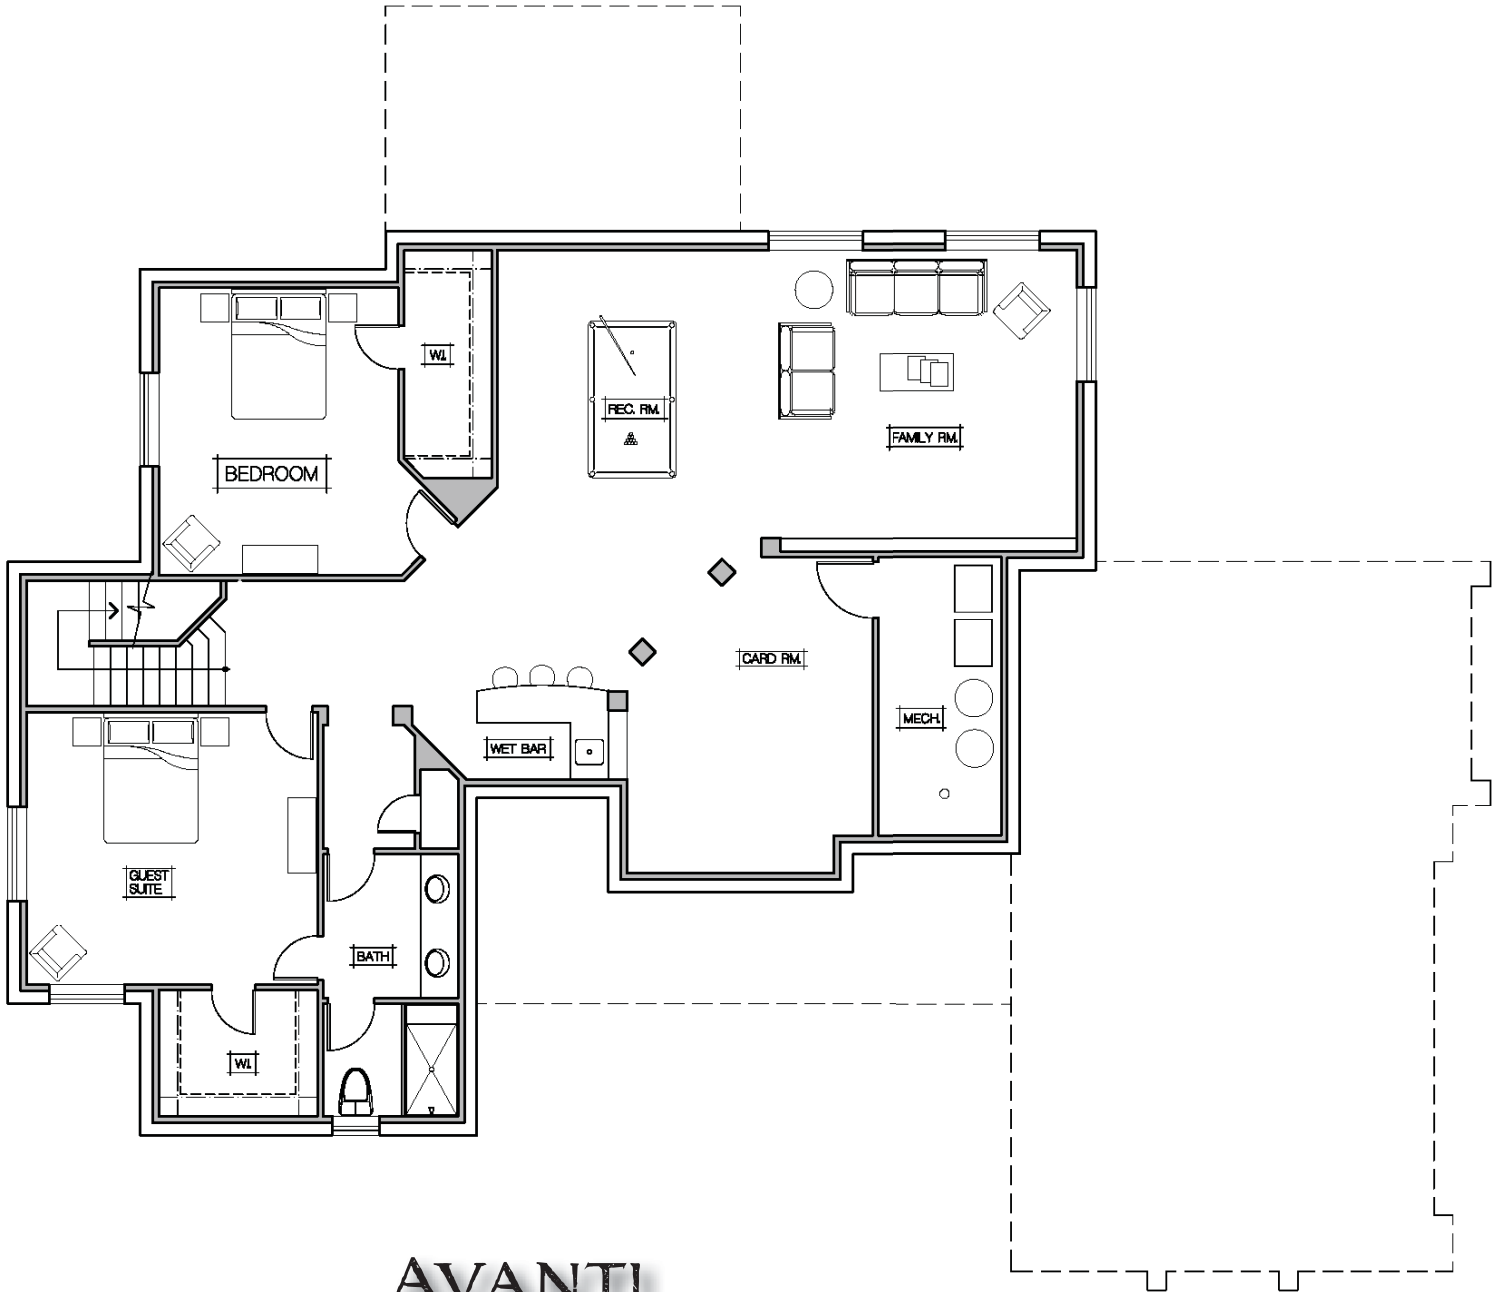

AVANTI HIGHLIGHTS

This Tuscan inspired country home frames the dramatic front range views available in the beautiful Flying Horse environment. The design offers open, main-level master living along with covered outdoor living space both front and back.

- 6 bedrooms, 4.5 baths
- Formal dining
- Mud / Laundry room
- Game / Theater area with wet bar
- Upper family gallery

The Avanti is a true family home that offers custom construction value throughout

Bella Vita Custom Homes
2205 Rainbows End Point
Colorado Springs, CO 80921
719.499.2122
www.bvchomes.com

AVANTI

MAIN FLOOR PLAN

Main floor area: 2,044 s.f.

AVANTI

UPPER FLOOR PLAN

Upper floor area: 1,000 s.f.

AVANTI

BASEMENT FLOOR PLAN

Basement floor area: 1,953 s.f.