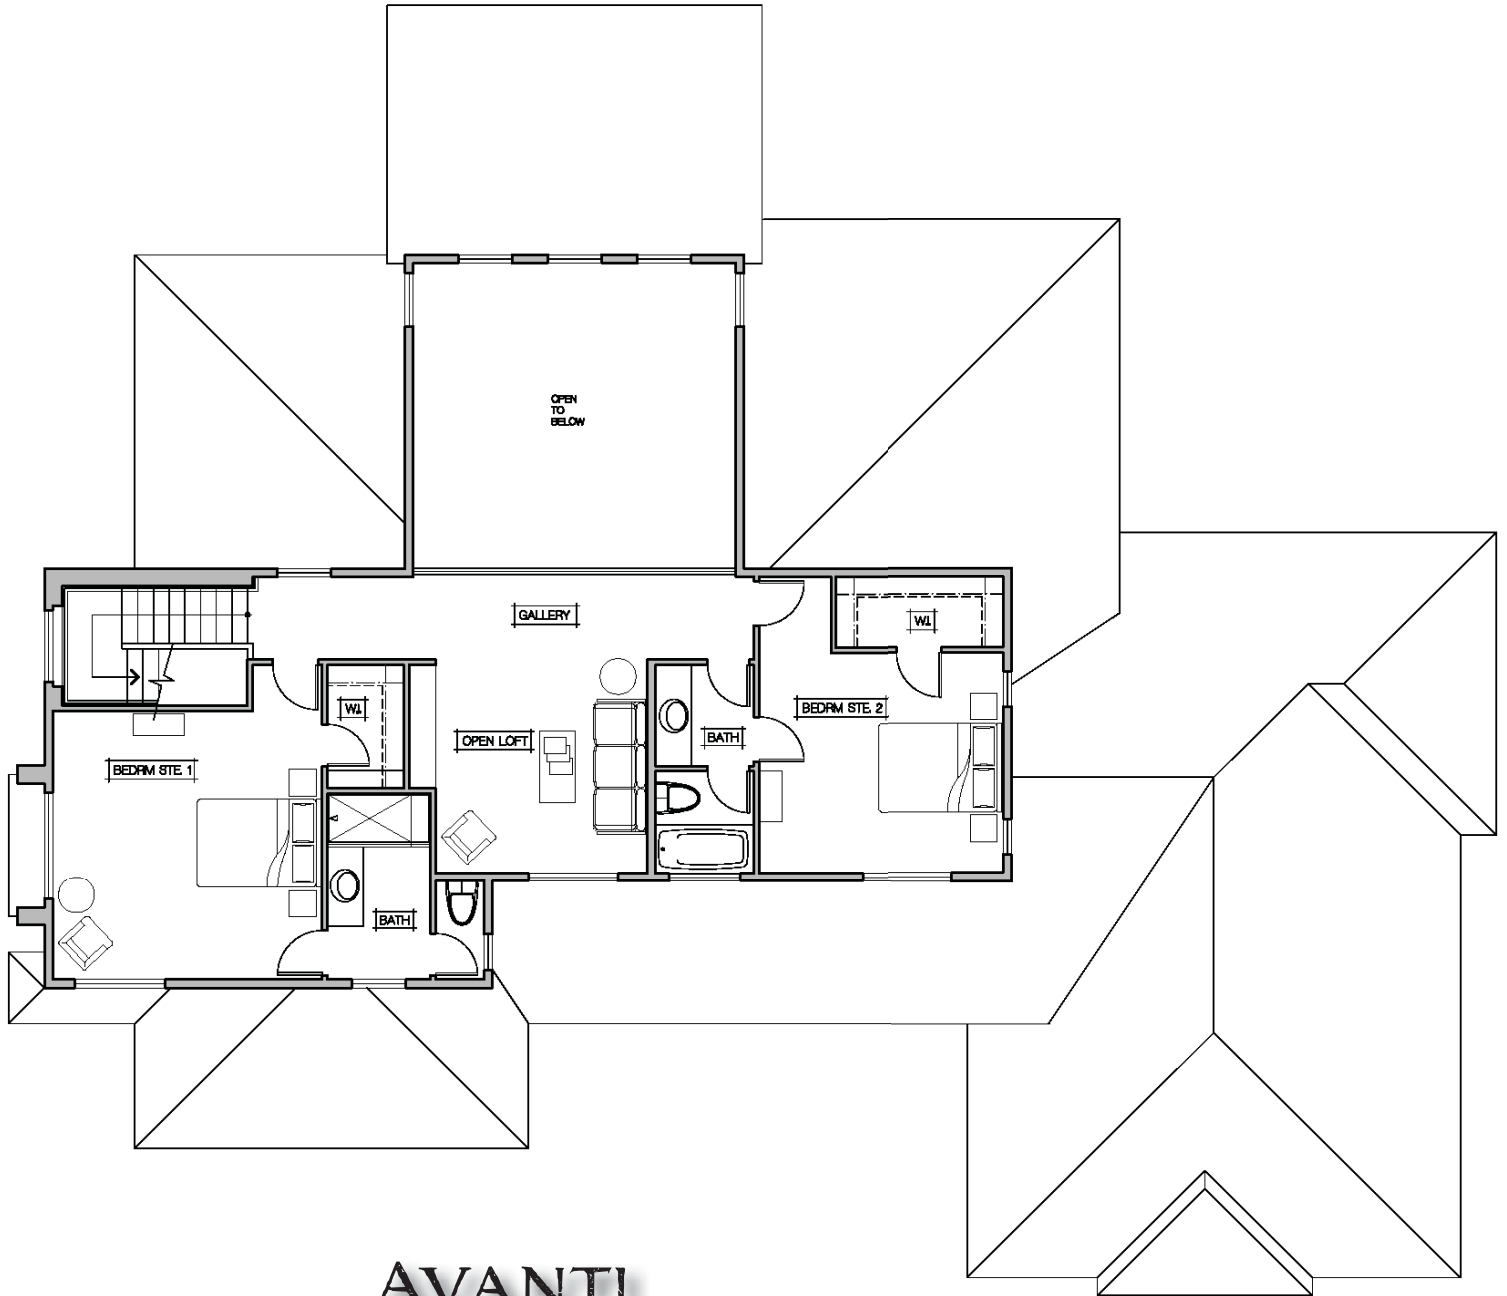

AVANTI HIGHLIGHTS

This Tuscan inspired country home frames the dramatic front range views available in the beautiful Flying Horse environment. The design offers open, main-level master living along with covered outdoor living space both front and back.

- 6 bedrooms, 4.5 baths
- Formal dining
- Mud / Laundry room
- Game / Theater area with wet bar
- Upper family gallery

The Avanti is a true family home that offers custom construction value throughout

Bella Vita Custom Homes
2205 Rainbows End Point
Colorado Springs, CO 80921
719.499.2122
www.bvchomes.com

AVANTI

MAIN FLOOR PLAN

Main floor area: 2,044 s.f.

AVANTI

UPPER FLOOR PLAN

Upper floor area: 1,000 s.f.

AVANTI

BASEMENT FLOOR PLAN

Basement floor area: 1,953 s.f.